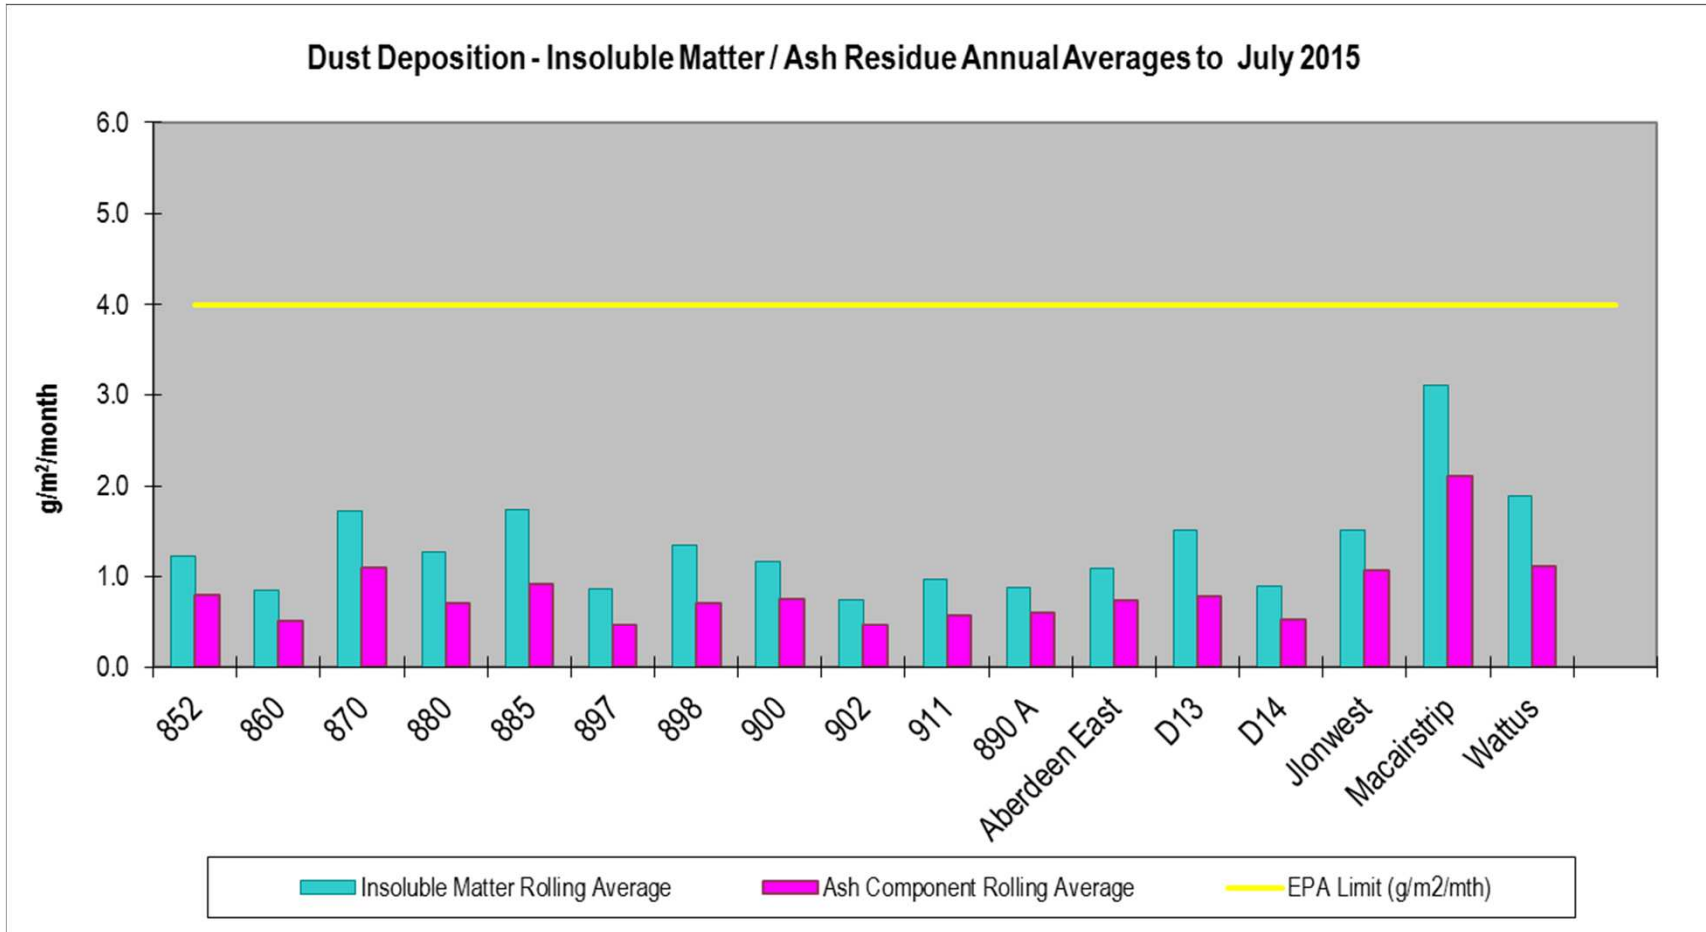

10 Meeting Close

GENERAL BUSINESS - MONITORING

- **Rehabilitation & Biodiversity – completed**
- **High Volume Air Sampling**
- **Dust Deposition**
- **Dust Isopleth**
- **Surface Water – Hunter River Salinity**
- **Surface Water – Dart Brook Salinity**
- **Rainfall**

2015 HIGH VOLUME AIR SAMPLER DUST MONITORING

PM₁₀ (Particulate Matter <10µm) NEPC guideline limit is 50ug/m³

DEPOSITIONAL DUST MONITORING.

Insoluble Matter is Ash + Combustible Matter

Ash is more representative of dust component, remainder is typically organic matter (e.g. insects)