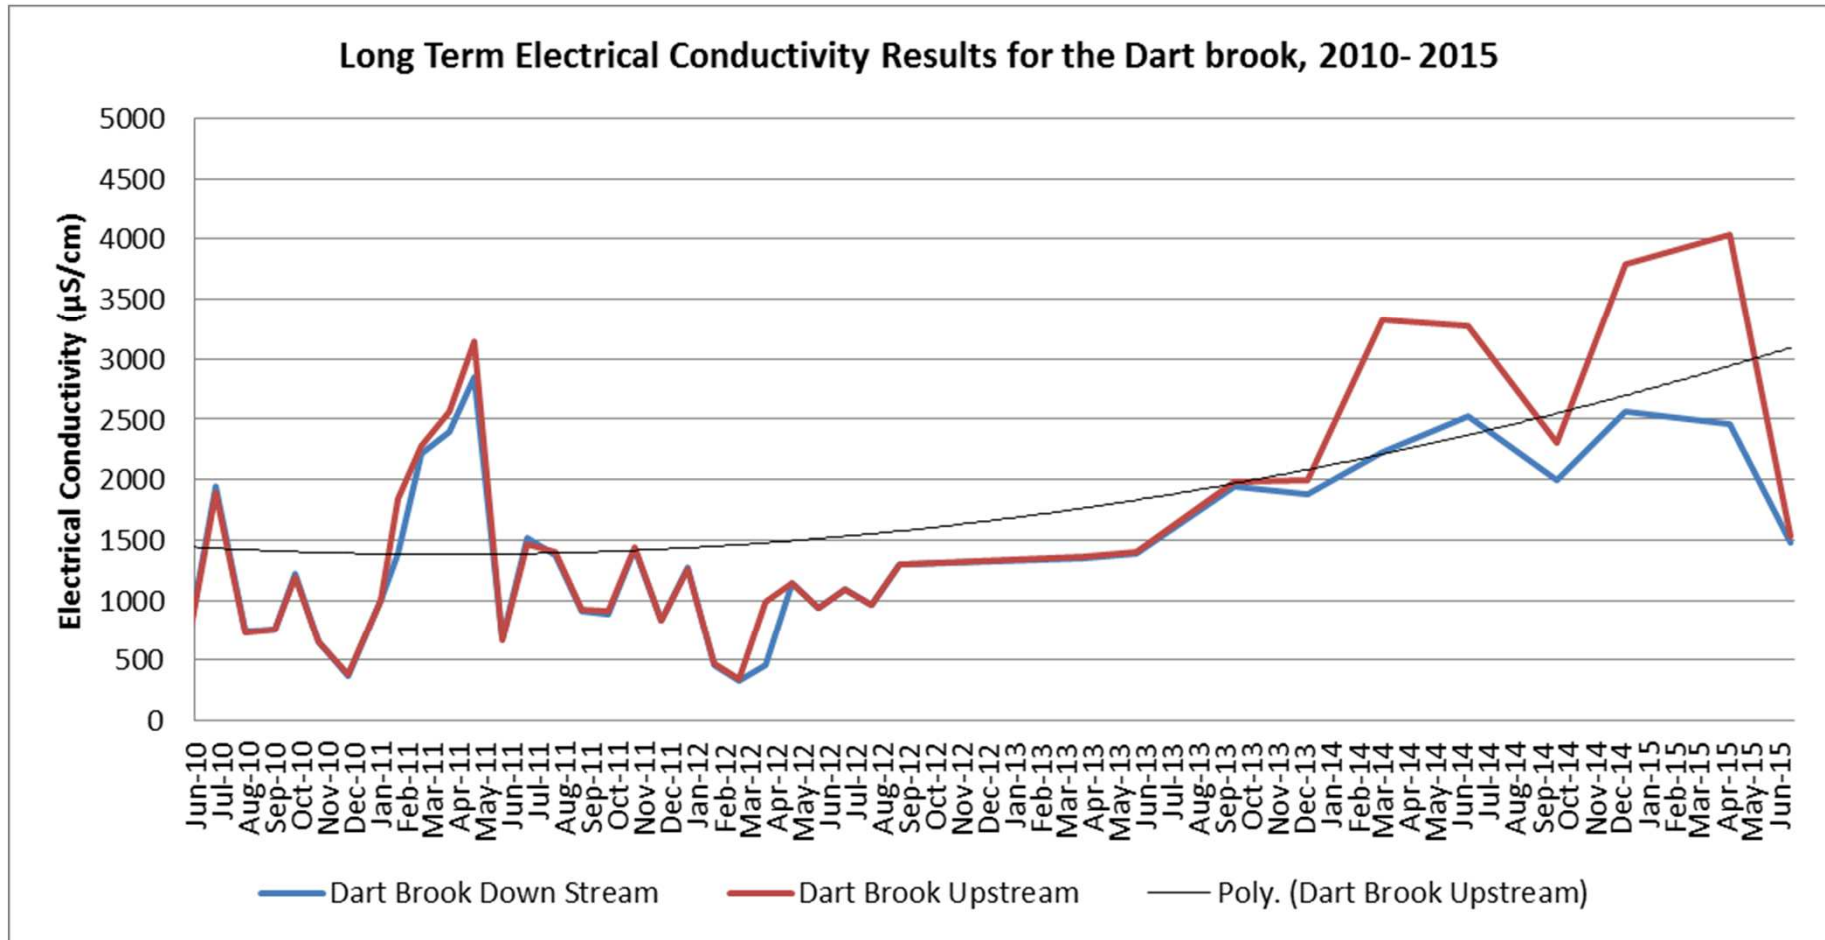

SURFACE WATER SALINITY – DART BROOK

- Electrical Conductivity – Upstream EC fluctuates with flow rates (influenced by rainfall) and downstream EC may be influenced by Hunter River flows.