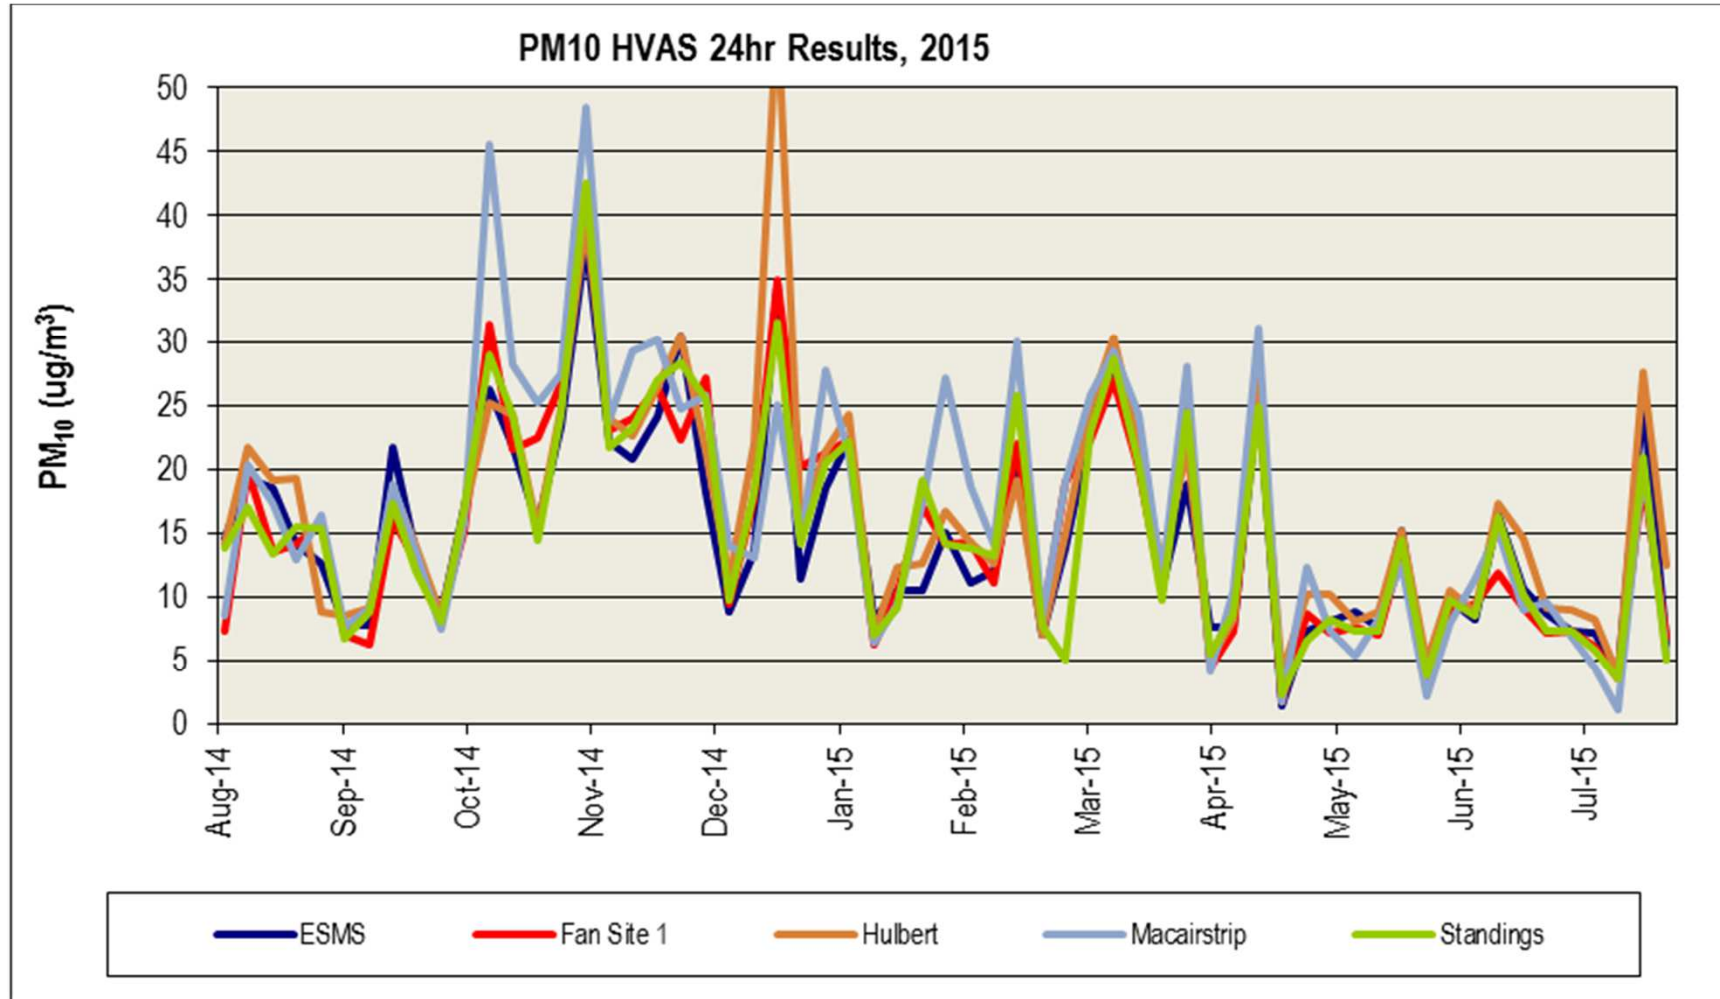

2015 HIGH VOLUME AIR SAMPLER DUST MONITORING

PM₁₀ (Particulate Matter <10µm) NEPC guideline limit is 50ug/m³

DEPOSITIONAL DUST MONITORING.

Insoluble Matter is Ash + Combustible Matter

Ash is more representative of dust component, remainder is typically organic matter (e.g. insects)