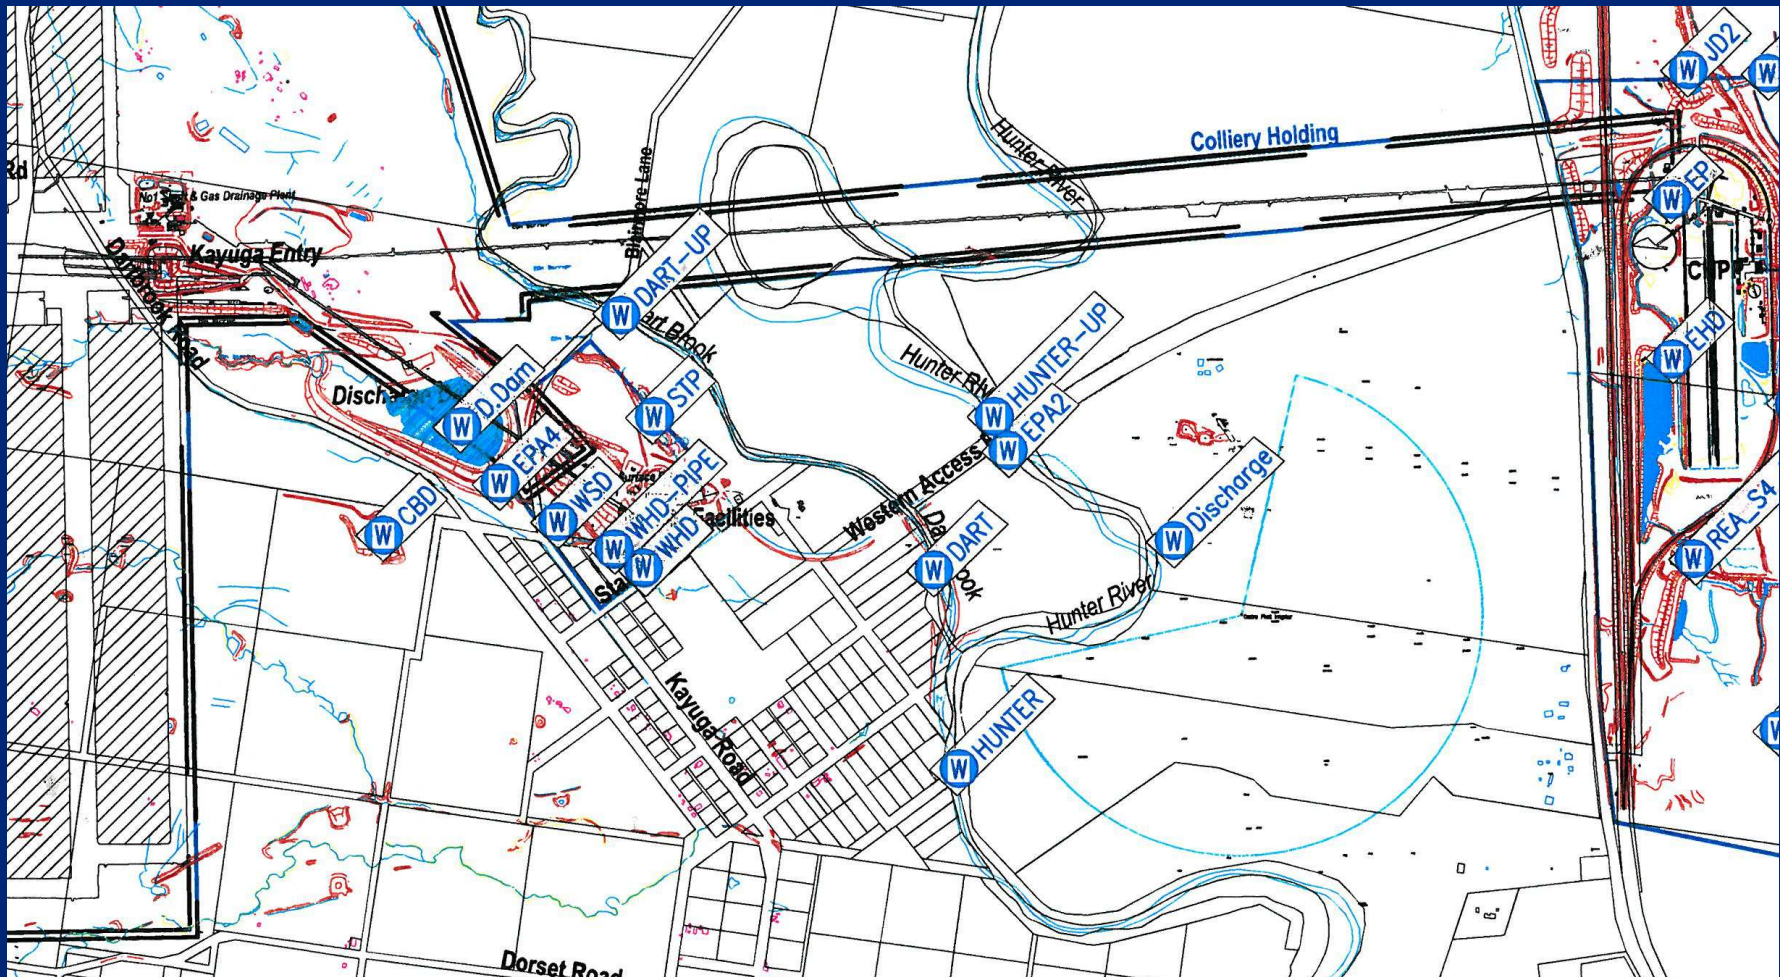

60343417 10/08/15 LI www.aecom.com

Figure 2 Depositional Dust Contours - Rolling Annual Average, July 2015

Surface water monitoring locations extract

SURFACE WATER SALINITY – HUNTER RIVER

- Electrical Conductivity – reducing marginal difference between Hunter River sites upstream and downstream of the Mine
- Rationalised to three monthly sampling and analysis

SURFACE WATER SALINITY – DART BROOK

- Electrical Conductivity – Upstream EC fluctuates with flow rates (influenced by rainfall) and downstream EC may be influenced by Hunter River flows.

METEOROLOGICAL DATA – life of mine annual average rainfall