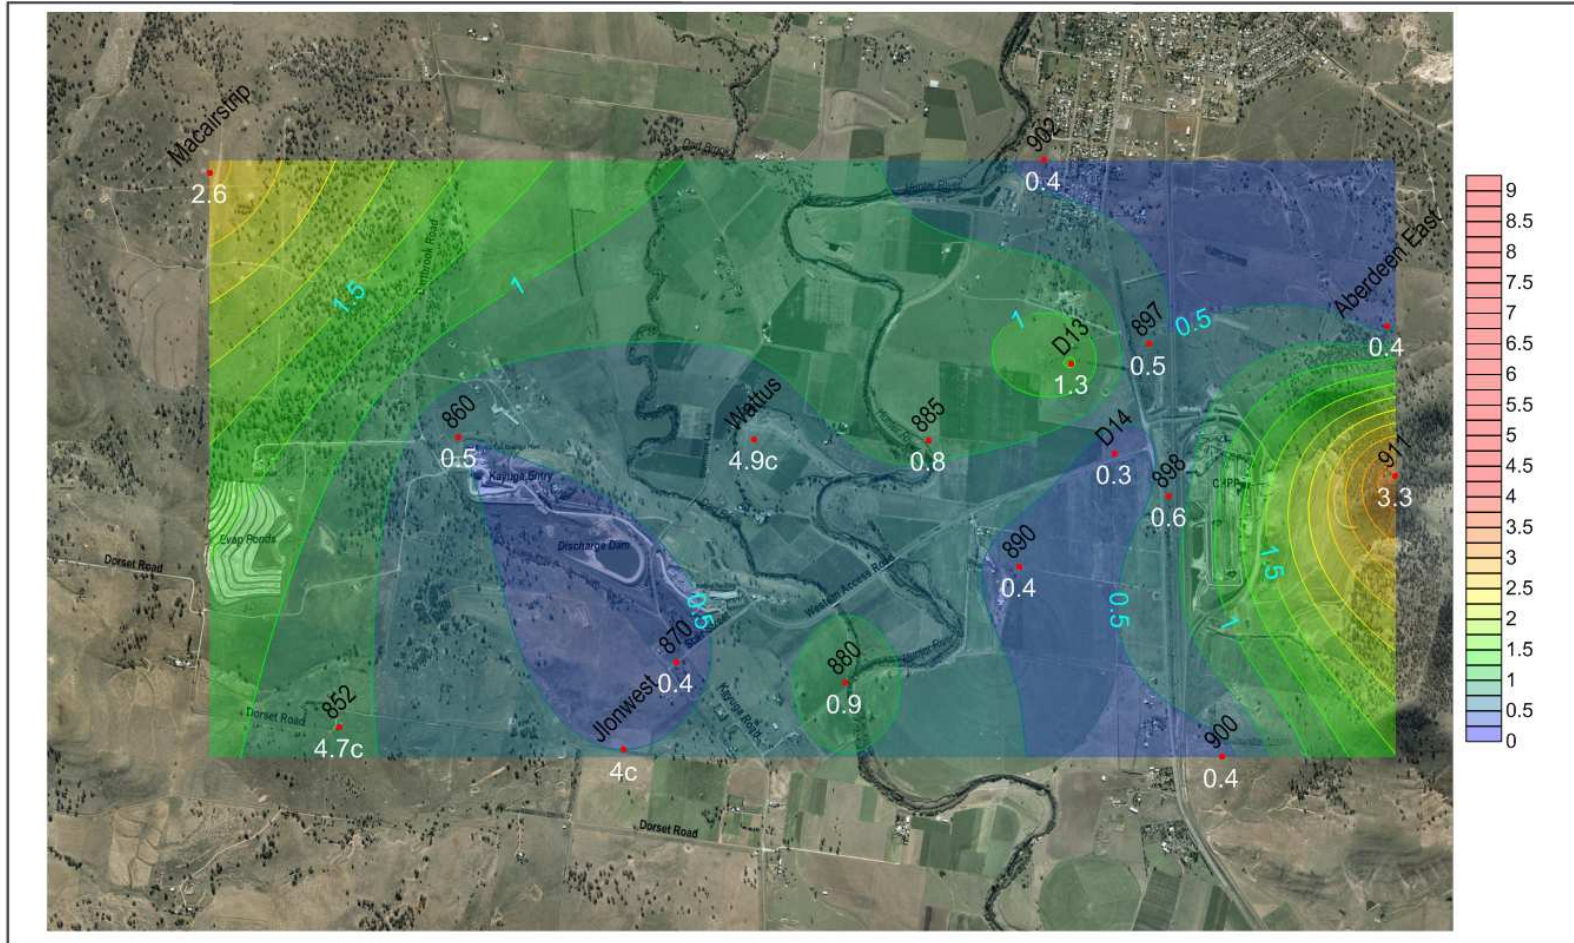

DUST ISOPLETH FOR JULY 2015

60343417 10/08/15 LJ www.aecom.com

Figure 1 Depositional Dust Contours - July 2015