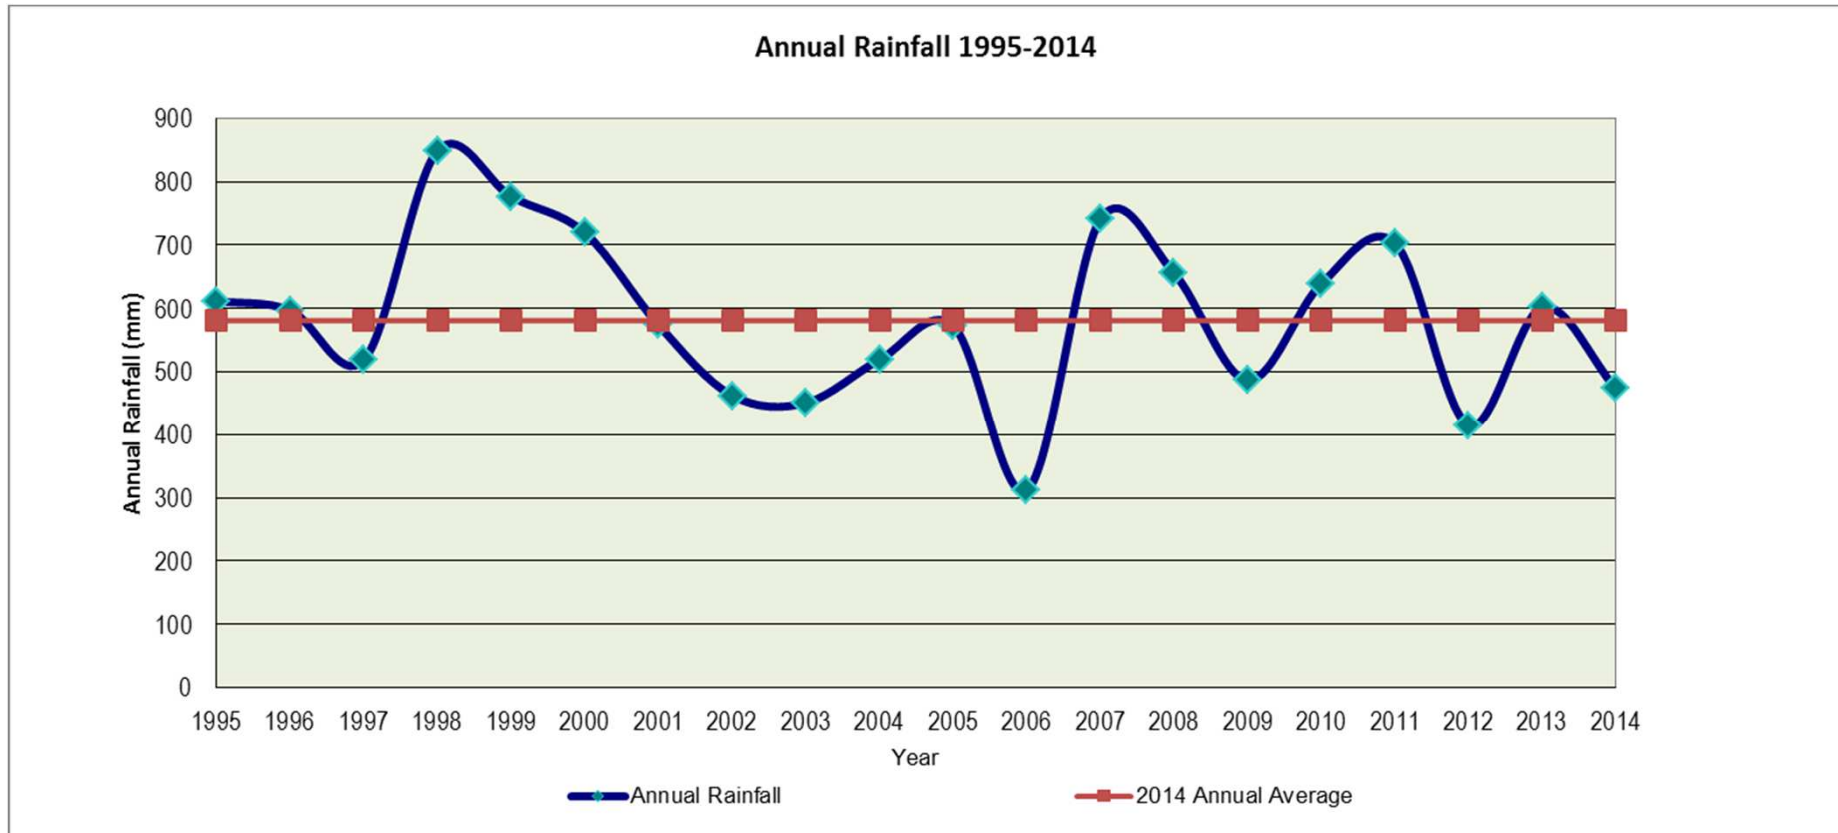

METEOROLOGICAL DATA – life of mine annual average rainfall

1995 – 2013 average = 584mm

2014 = 473mm which was 112mm below annual average