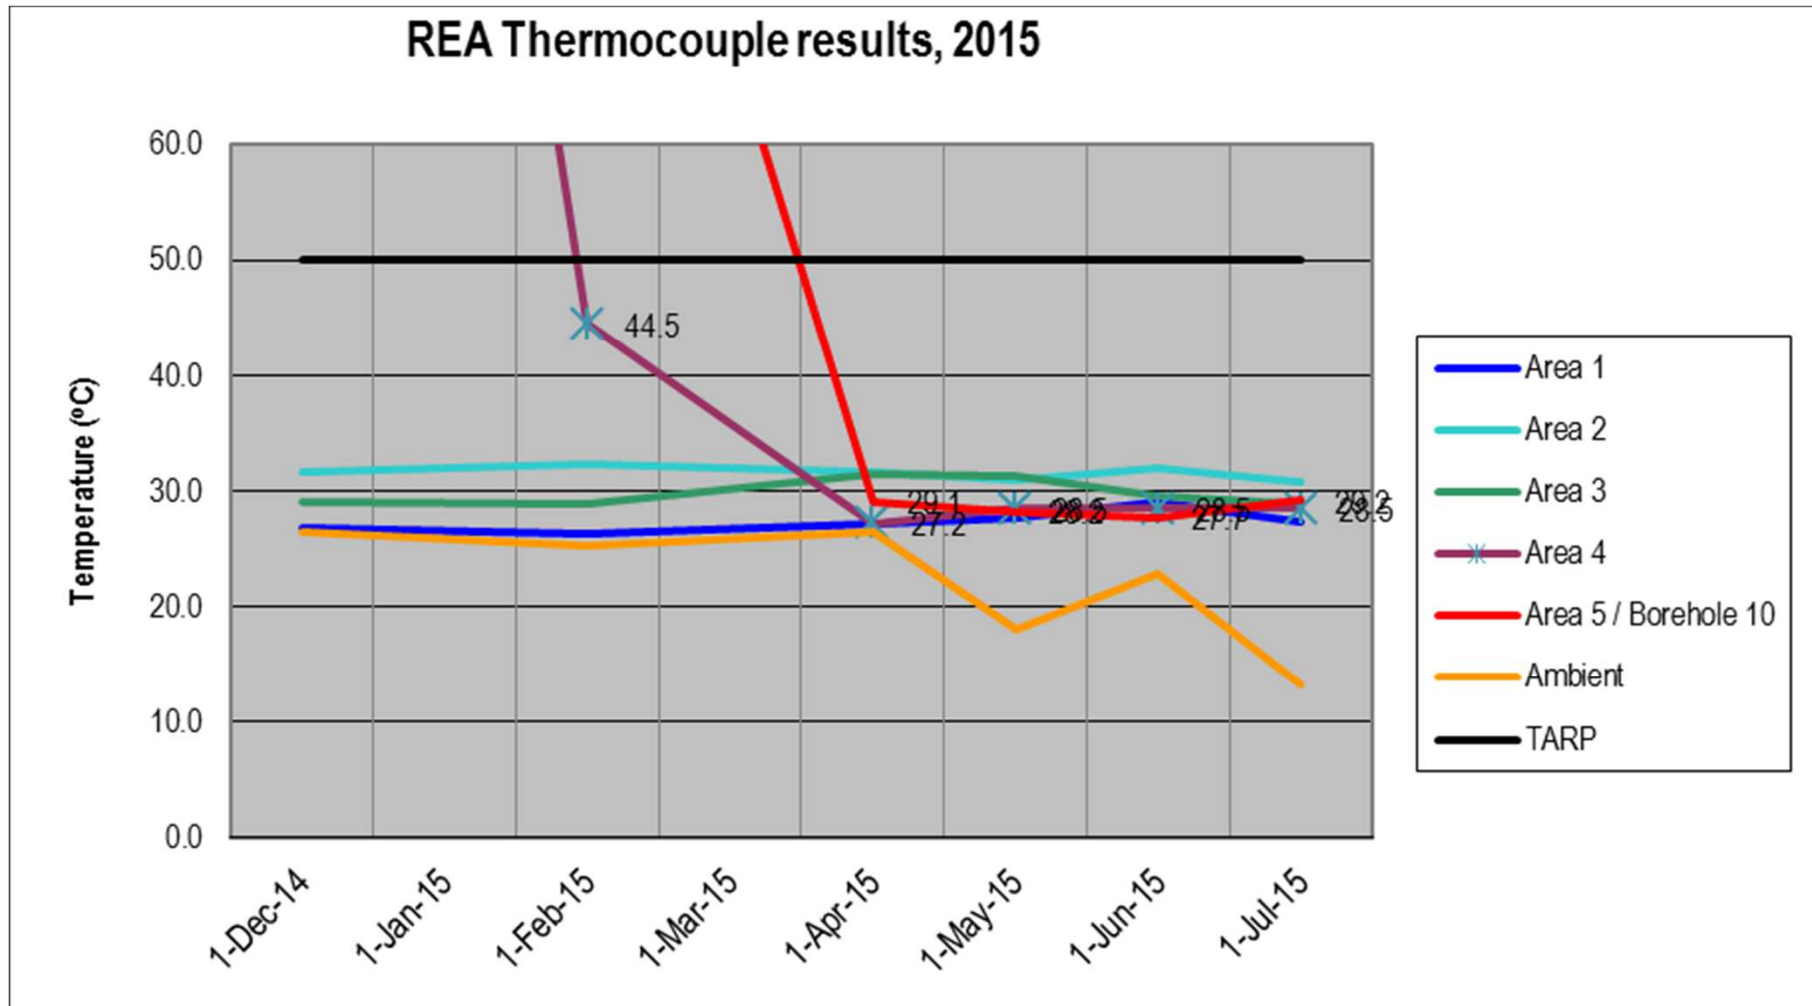

DARTBROOK CARE & MAINTENANCE – REA monitoring issue