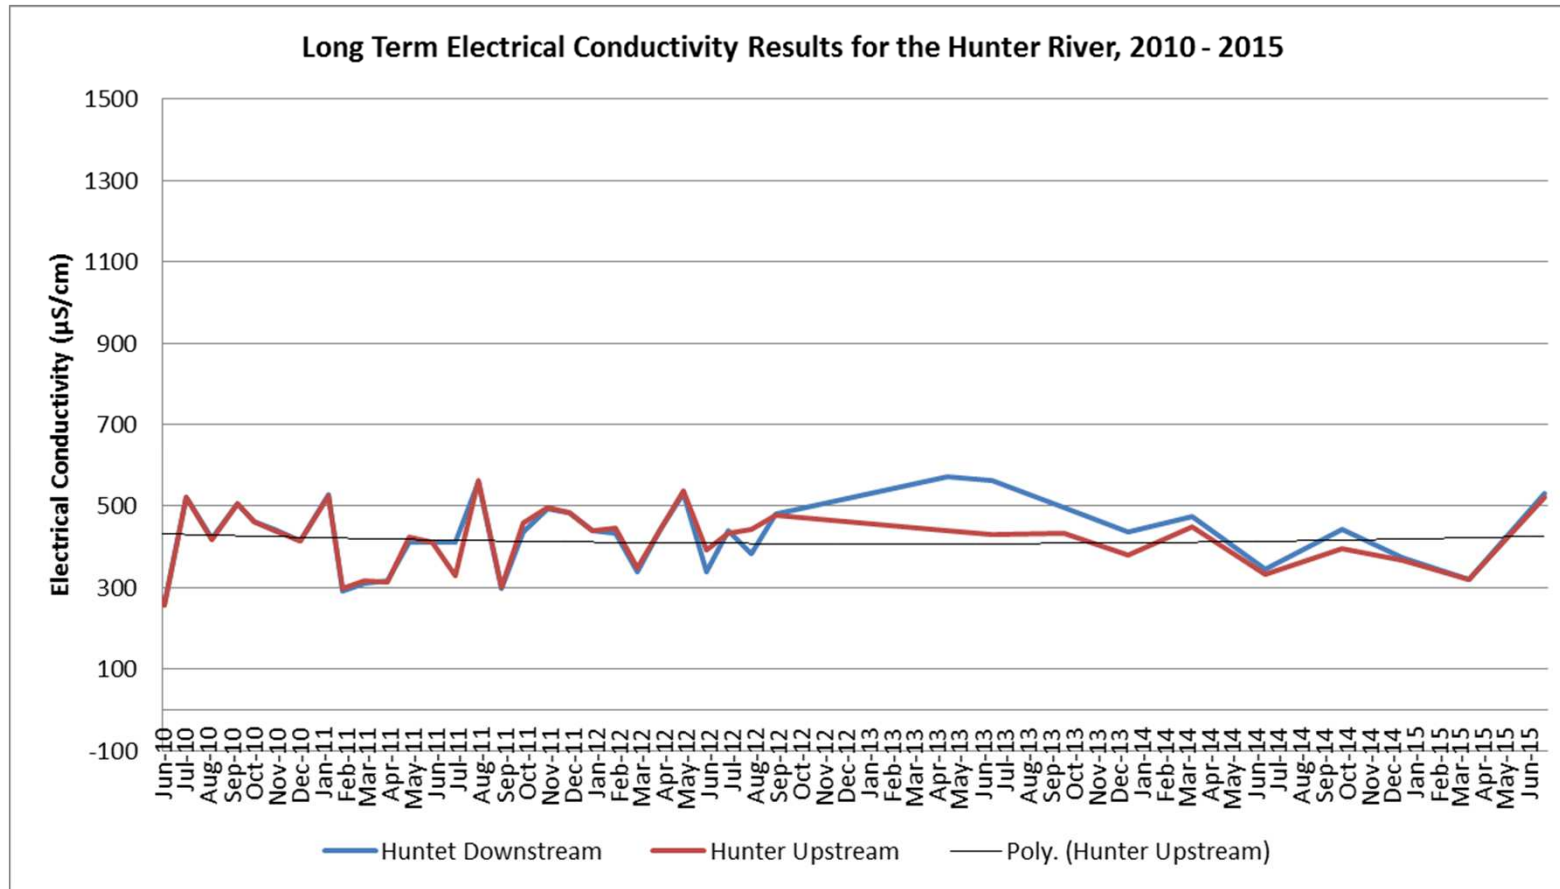

60343417 10/08/15 LI www.aecom.com

Figure 2 Depositional Dust Contours - Rolling Annual Average, July 2015

Surface water monitoring locations extract

SURFACE WATER SALINITY – HUNTER RIVER

- Electrical Conductivity – reducing marginal difference between Hunter River sites upstream and downstream of the Mine
- Rationalised to three monthly sampling and analysis