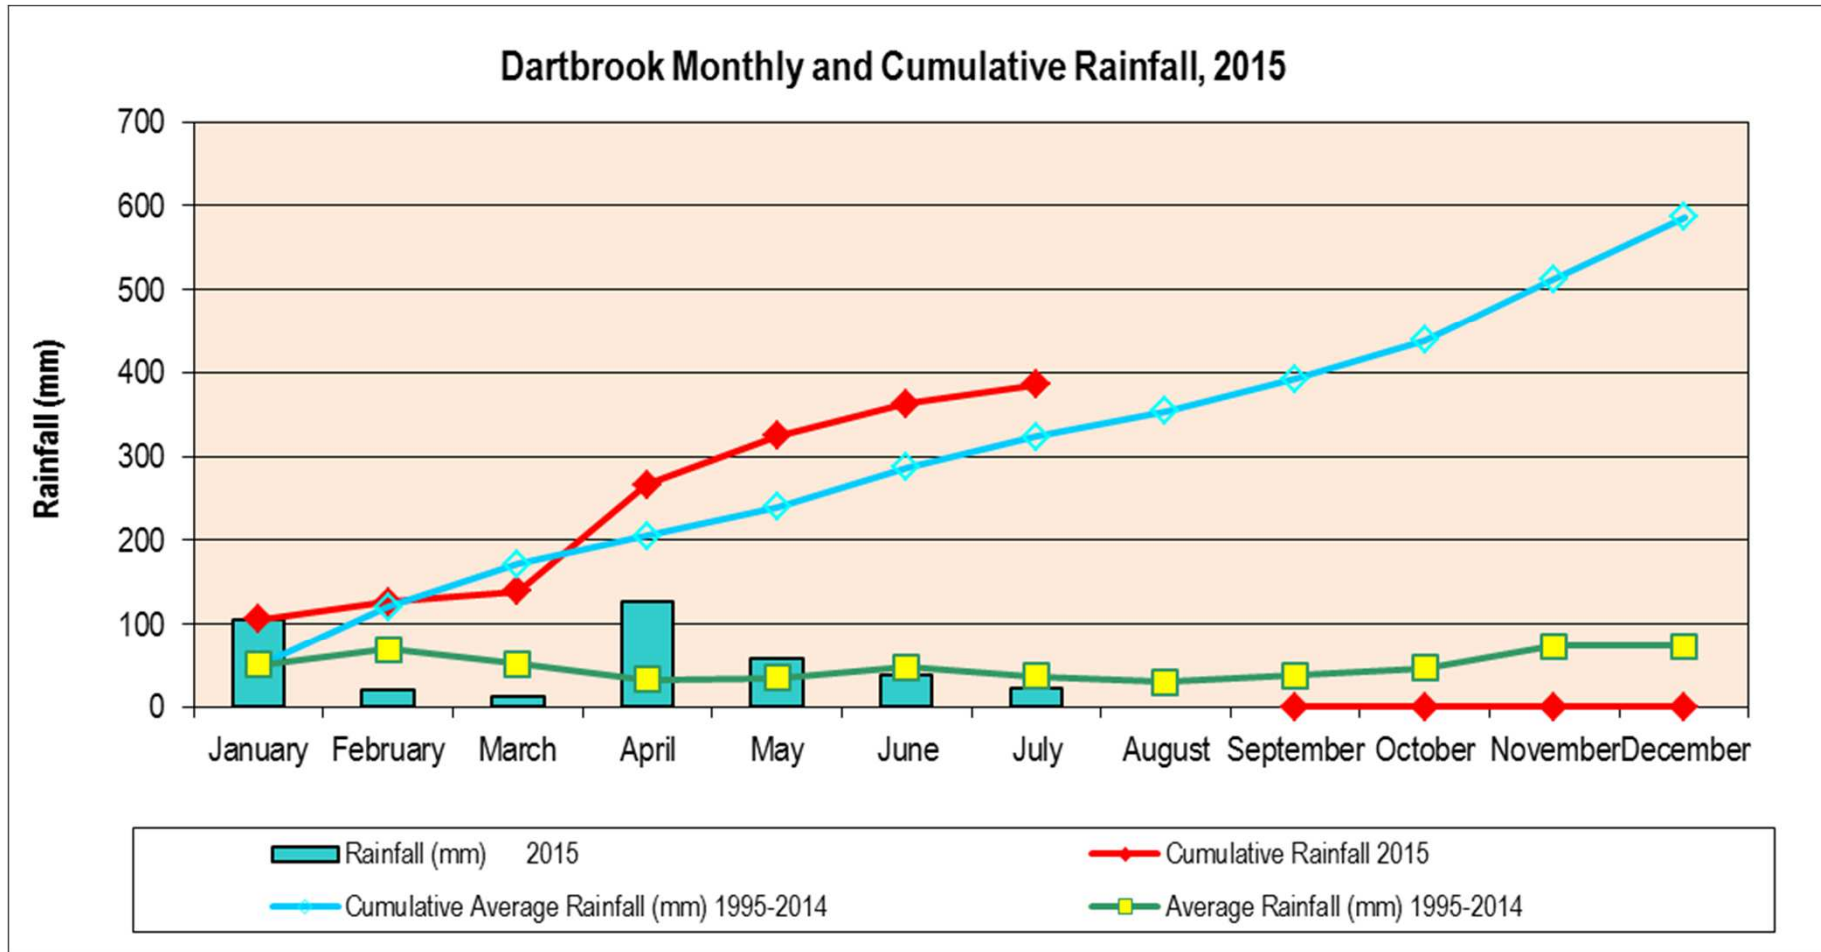

METEOROLOGICAL DATA