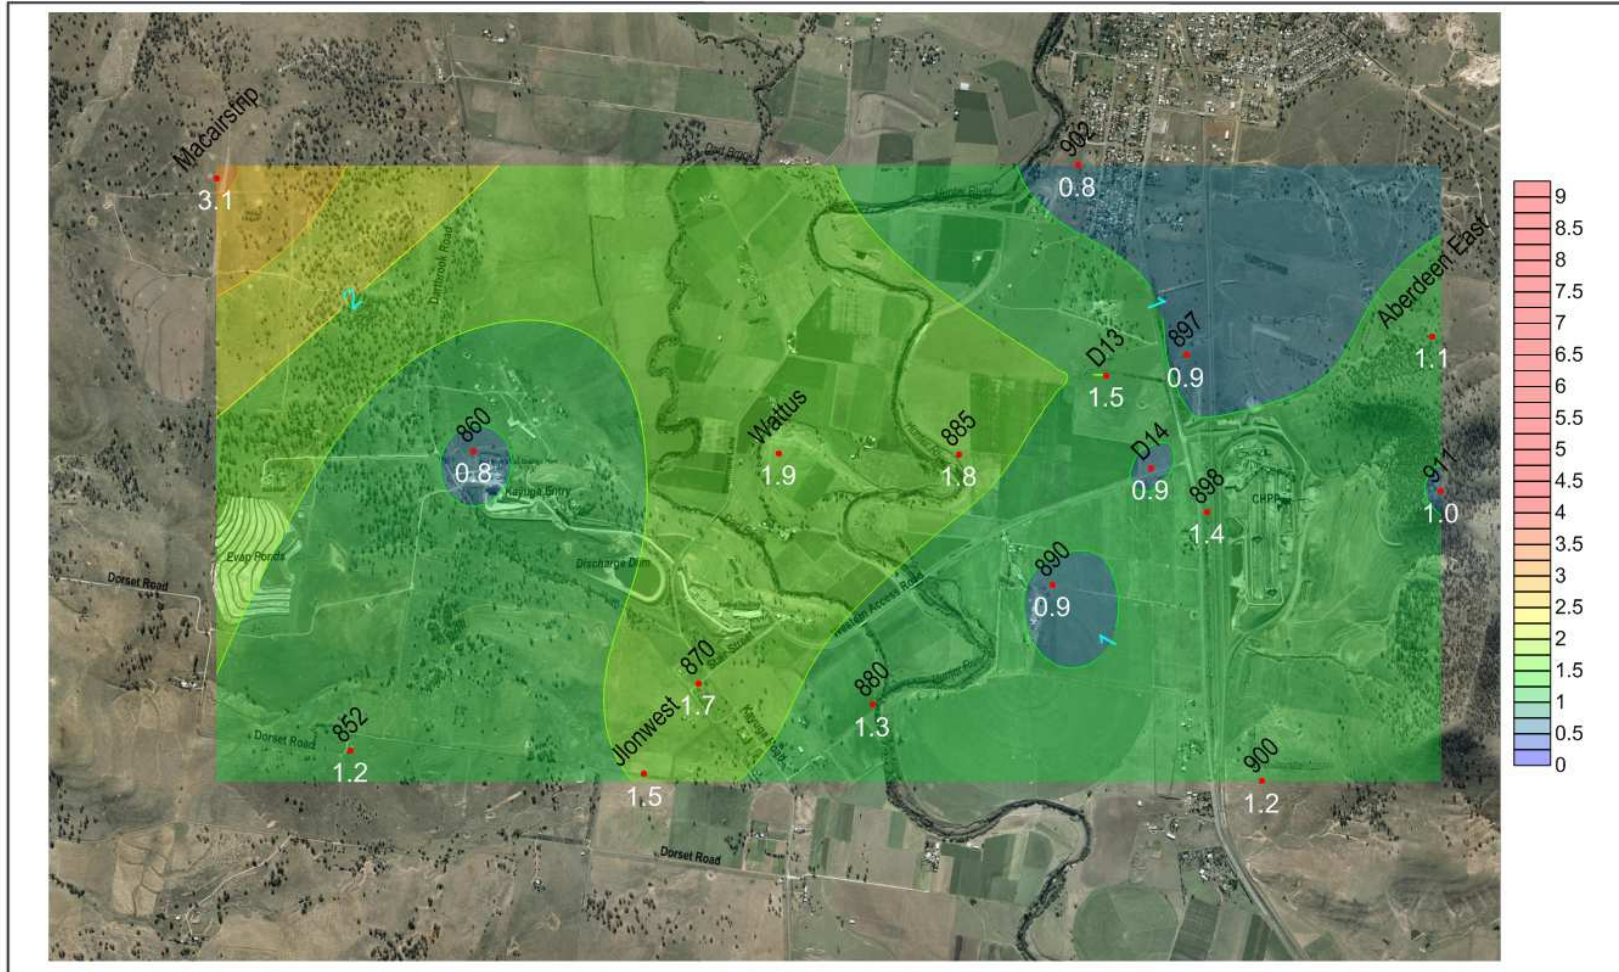

60343417 10/08/15 LI www.aecom.com

Figure 2 Depositional Dust Contours - Rolling Annual Average, July 2015

Surface water monitoring locations extract

SURFACE WATER SALINITY – HUNTER RIVER

- Electrical Conductivity – reducing marginal difference between Hunter River sites upstream and downstream of the Mine
- Rationalised to three monthly sampling and analysis

SURFACE WATER SALINITY – DART BROOK

- Electrical Conductivity – Upstream EC fluctuates with flow rates (influenced by rainfall) and downstream EC may be influenced by Hunter River flows.

METEOROLOGICAL DATA – life of mine annual average rainfall

1995 – 2013 average = 584mm

2014 = 473mm which was 112mm below annual average

METEOROLOGICAL DATA

GENERAL BUSINESS - DARTBROOK ACTIVITIES

- **Exploration – Nil since last meeting. Lodge EL 4574 Environmental Management Report in June. Working on A 256 EMR for lodgement August**